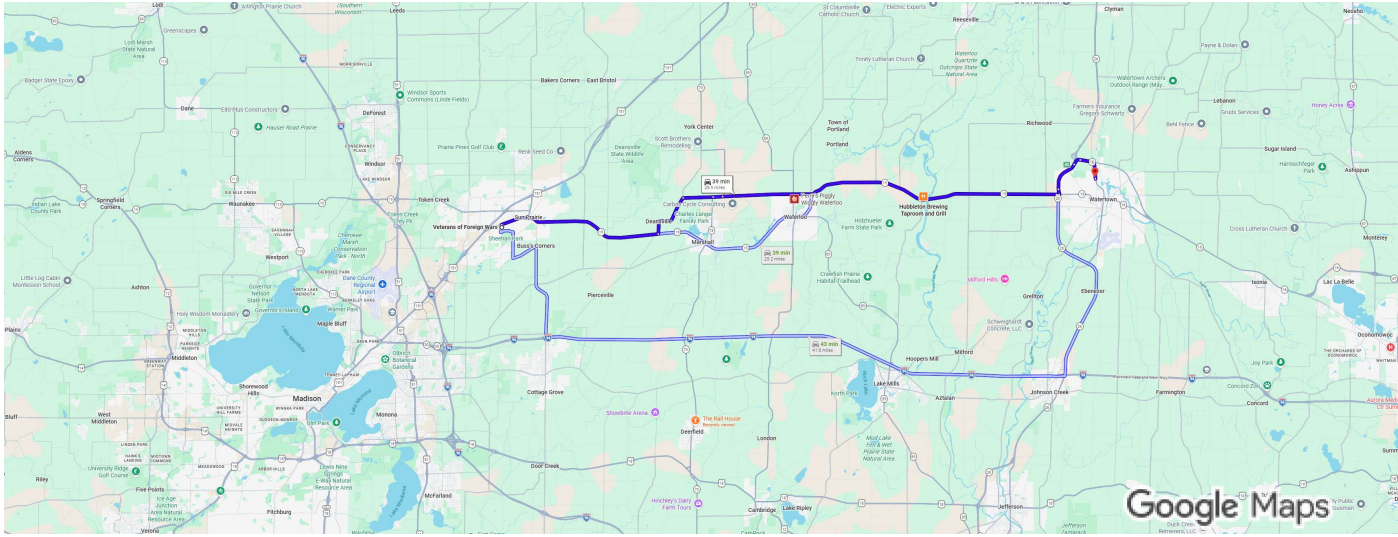

Veterans of Foreign Wars, 349 S Walker Way, Sun Prairie, WI 53590 to The Buffalo Bar, 814 N Church St, Watertown, WI 53098

Drive 28.9 miles, 39 min

Imagery ©2026, Map data ©2026 Google 2 mi

Veterans of Foreign Wars

349 S Walker Way, Sun Prairie, WI 53590

Take S Walker Way to W Main St

- 46 sec (0.2 mi)
- ↑ 1. Head toward S Walker Way
- 112 ft
- ↷ 2. Turn right onto S Walker Way
- 0.1 mi

Take WI-19 E to Co Hwy TT/Co Rd TT in Medina

- 11 min (7.0 mi)
- ↷ 3. Turn right onto W Main St
- 1.2 mi
- ↑ 4. Continue straight onto WI-19 E/E Main St
- i Continue to follow WI-19 E**
- 5.8 mi

Continue on Co Hwy TT/Co Rd TT to WI-73 N

- 5 min (0.4 mi)
- ↶ 5. Turn left onto Co Hwy TT/Co Rd TT
- ↷ 6. Turn right onto Clarkson Rd
- ↑ 7. Continue straight onto WI-73 N
- 33 sec (0.1 mi)

Help us improve Google Maps ✕

[No thanks](#) [Show question](#)

By continuing, you agree Google uses your answers, [account & system info](#) to improve services, per our [Privacy & Terms](#).

Follow Clarkson Rd to WI-19 E in Waterloo